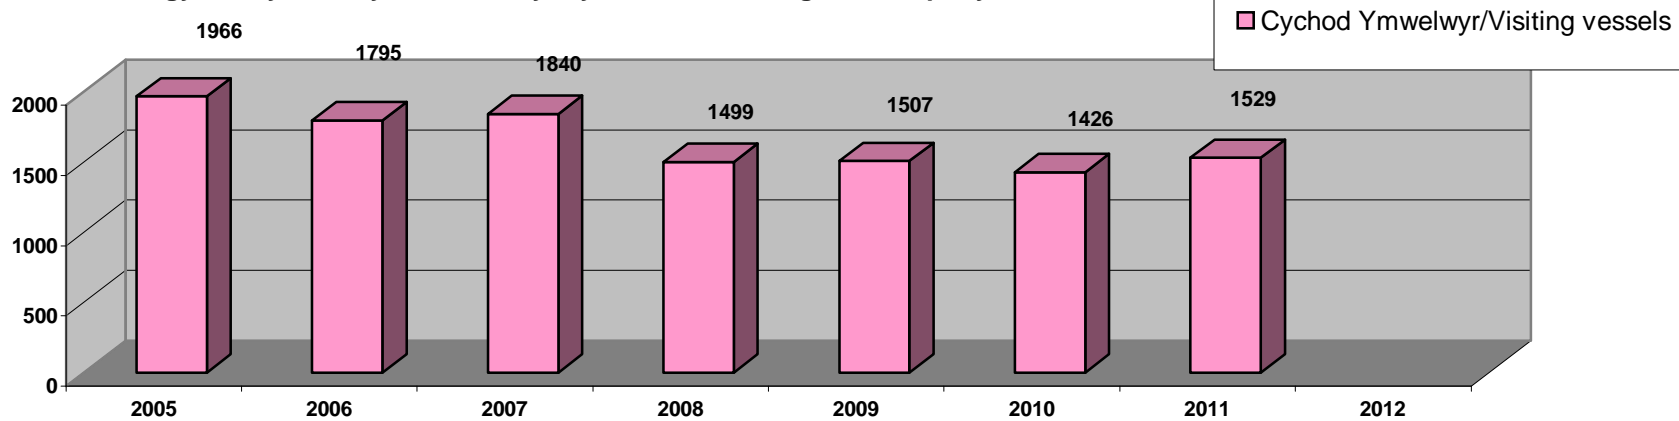

**Ystadegau *Hafan Pwllheli* - i Chwefror 2012**  
**Annual Statistics for *Hafan Pwllheli* - to February 2012**

**Cychod Blynyddol - Resident Bertholders**

**Cyfanswm medr cychod blynyddol - Total metres Resident boats**

Nifer o gychoed ymwelwyr mewn blwyddyn - No. of visiting vessels per year

Cyfanswm metr cychod ymwelwyr - Total mts visiting vessels

Nifer o gychod ar yr rhestr diddordeb mewn angorfa - No. of vessels on the Expressions of Interest list