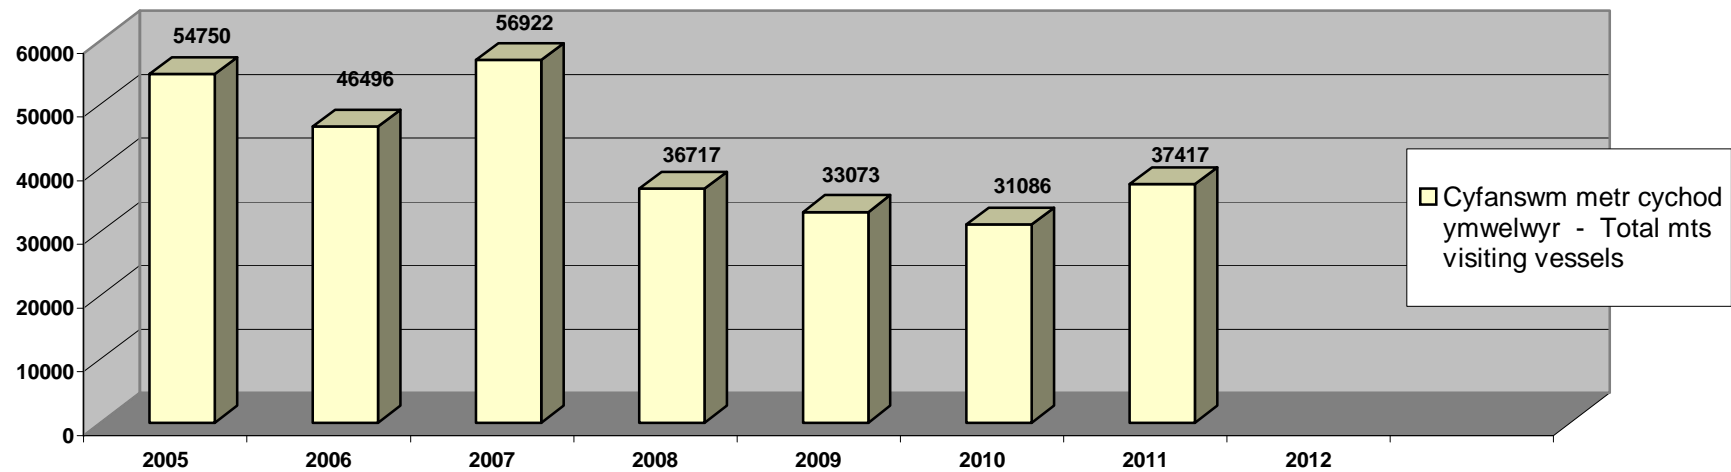

**Ystadegau *Hafan Pwllheli* - i Chwefror 2012**  
**Annual Statistics for *Hafan Pwllheli* - to February 2012**

**Cychod Blynyddol - Resident Bertholders**

**Cyfanswm medr cychod blynyddol - Total metres Resident boats**

Nifer o gychoed ymwelwyr mewn blwyddyn - No. of visiting vessels per year

Cyfanswm metr cychod ymwelwyr - Total mts visiting vessels

Nifer o gychod ar yr rhestr diddordeb mewn angorfa - No. of vessels on the Expressions of Interest list