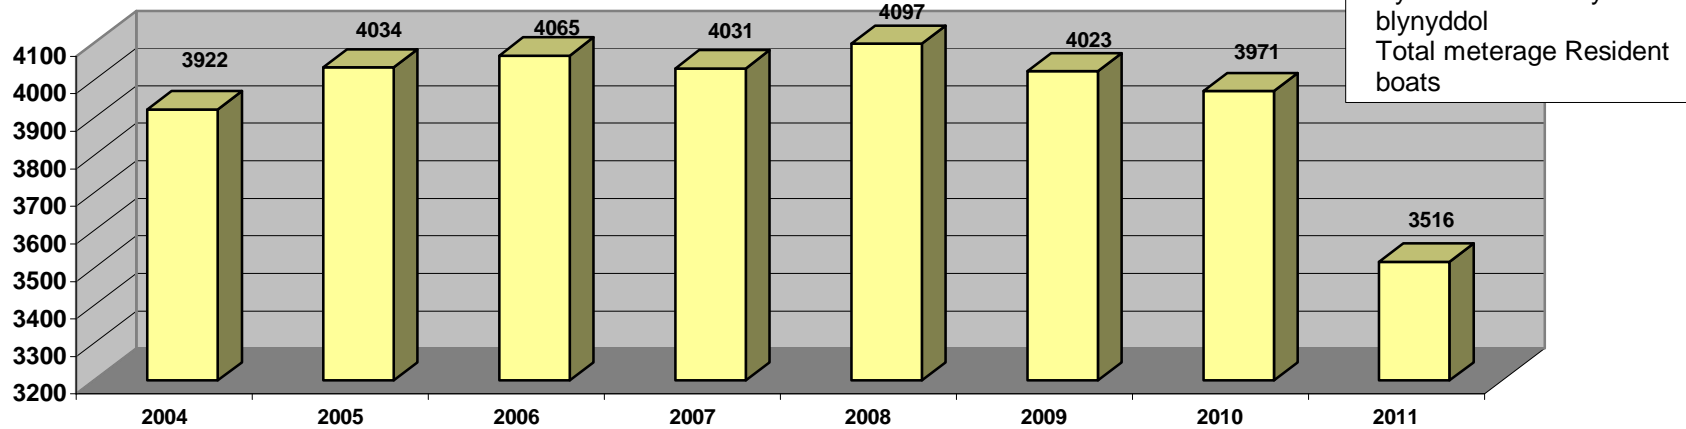

**Ystadegau *Hafan Pwllheli* - i Chwefror 2012**  
**Annual Statistics for *Hafan Pwllheli* - to February 2012**

**Cychod Blynyddol - Resident Bertholders**

**Cyfanswm medr cychod blynyddol - Total metres Resident boats**

Nifer o gychoed ymwelwyr mewn blwyddyn - No. of visiting vessels per year

Cyfanswm metr cychod ymwelwyr - Total mts visiting vessels

Nifer o gychod ar yr rhestr diddordeb mewn angorfa - No. of vessels on the Expressions of Interest list