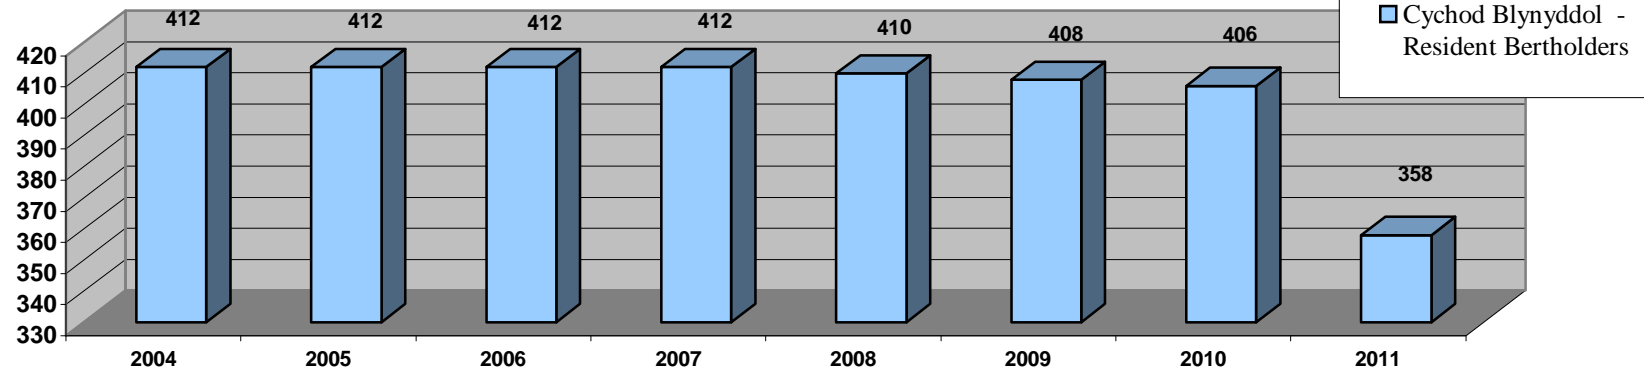

**Ystadegau *Hafan Pwllheli* - i Chwefror 2012**  
**Annual Statistics for *Hafan Pwllheli* - to February 2012**

**Cychod Blynyddol - Resident Bertholders**

**Cyfanswm medr cychod blynyddol - Total metres Resident boats**

Nifer o gychoed ymwelwyr mewn blwyddyn - No. of visiting vessels per year

Cyfanswm metr cychod ymwelwyr - Total mts visiting vessels

Nifer o gychod ar yr rhestr diddordeb mewn angorfa - No. of vessels on the Expressions of Interest list