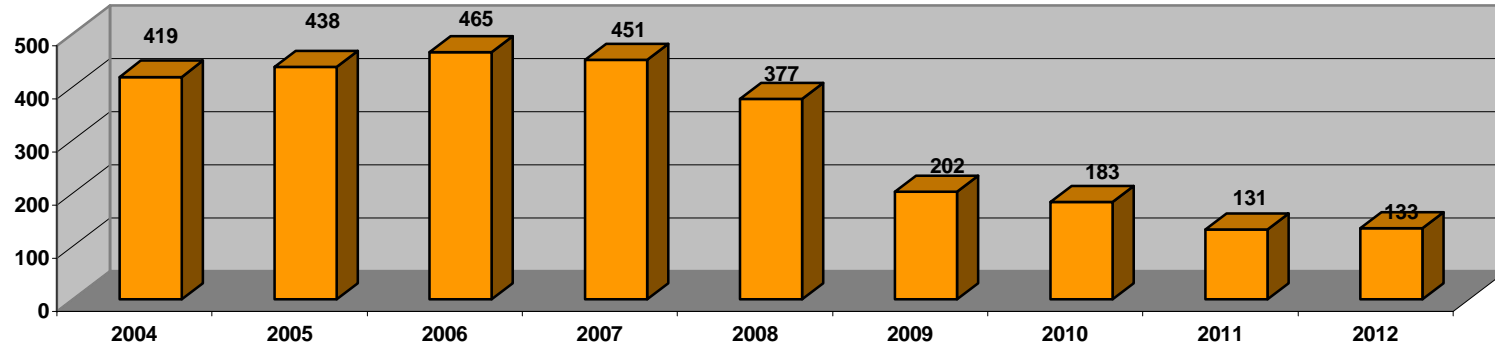

**Ystadegau *Hafan Pwllheli* - i Chwefror 2012**  
**Annual Statistics for *Hafan Pwllheli* - to February 2012**

**Cychod Blynyddol - Resident Bertholders**

**Cyfanswm medr cychod blynyddol - Total metres Resident boats**

Nifer o gychoed ymwelwyr mewn blwyddyn - No. of visiting vessels per year

Cyfanswm metr cychod ymwelwyr - Total mts visiting vessels

Nifer o gychod ar yr rhestr diddordeb mewn angorfa - No. of vessels on the Expressions of Interest list